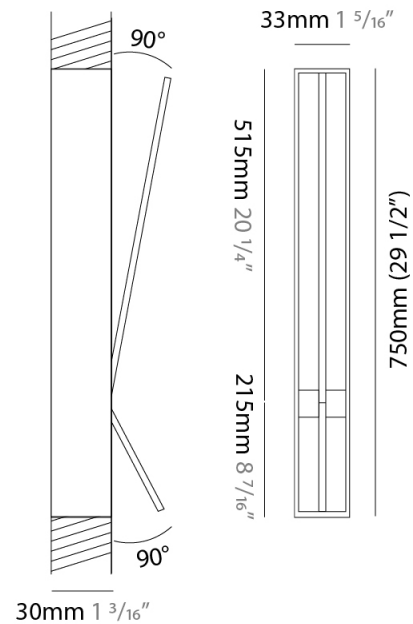

PROJECT	_____
TYPE	_____
SPECIFIER	_____
QUANTITY	_____
DATE	_____

SPILLO 2 ROD RECESSED

D46026- _____ - _____
base number   Color   Finish
                            Temperature   Options

1. To build a product code in our configurator select the specify button on the base model # product page
2. To build a manual product code on this datasheet choose from the options listed below in blue font and add the suffix to the base model #

GENERAL

Series: Spillo
Subseries: Spillo 2 Rod
Brand: Icone
Division: Design
Mounting Type: Recessed
Mounting Location: Wall
Subcategory: Ambient

PHYSICAL

Shape: Rectangle
Width (mm): 33
Width (in): 1 5/16
Height (mm): 750
Height (in): 29 1/2
Min. Recessing Depth (mm): 30
Min. Recessing Depth (in): 1 3/16
Light Distribution: Adjustable
Fixture Finish: WHI / BLK / CHR / BGD
Fixture Material: Brass

ELECTRICAL

Lamp Type: LED
Total Output Wattage (W): 9.24
Dimming: 0-10V Dimming
Driver Included: No
Driver Location: Remote
Driver Type: Constant Voltage - 120Vac
Driver Class: Class 2
Input Voltage (V): 120 - 277
Output Voltage (V): 12
Upon Request: (Not included, see components) 0-10Vdc dimming / 277Vac

LED

Color Temperature (°K): 2700 / 3000
Nominal Lumen (lm): 770
CRI: >90 CRI
Lamp Life (hrs): 50000

OPTICAL

Adjustability: Tilt 90°

RATINGS AND CERTIFICATIONS

Certified By: Certified for North American Standards
IP rating: IP20