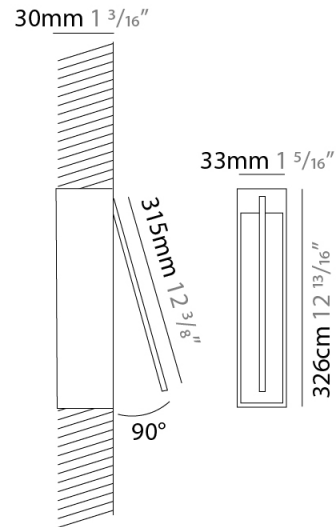

PROJECT
TYPE
SPECIFIER
QUANTITY
DATE

SPILLO 1 ROD RECESSED

D46005- _____ - _____
base number   Color   Finish
                          Temperature   Options

1. To build a product code in our configurator select the specify button on the base model # product page
2. To build a manual product code on this datasheet choose from the options listed below in blue font and add the suffix to the base model #

GENERAL

Series: Spillo
Subseries: Spillo 1 Rod
Brand: Icone
Division: Design
Mounting Type: Recessed
Mounting Location: Wall
Subcategory: Ambient

PHYSICAL

Shape: Rectangle
Width (mm): 33
Width (in): 1 ⁵/₁₆
Height (mm): 326
Height (in): 12 ¹³/₁₆
Min. Recessing Depth (mm): 30
Min. Recessing Depth (in): 1 ³/₁₆
Light Distribution: Adjustable
Fixture Finish: WHI / BLK / CHR / BGD
Fixture Material: Brass

ELECTRICAL

Lamp Type: LED
Total Output Wattage (W): 3.96
Dimming: 0-10V Dimming
Driver Included: No
Driver Location: Remote
Driver Type: Constant Voltage - 120 / 277Vac
Driver Class: Class 2
Input Voltage (V): 120 - 277
Output Voltage (V): 12
Upon Request: (Not included, see components) 0-10Vdc dimming / 277Vac

LED

Color Temperature (°K): 2700 / 3000
Nominal Lumen (lm): 330
CRI: >90 CRI
Lamp Life (hrs): 50000

OPTICAL

Adjustability: Tilt 120°

RATINGS AND CERTIFICATIONS

Certified By: Certified for North American Standards
IP rating: IP20