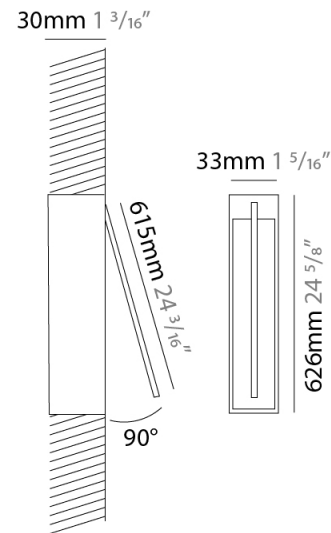

PROJECT	_____
TYPE	_____
SPECIFIER	_____
QUANTITY	_____
DATE	_____

SPILLO 1 ROD RECESSED

D46008- _____ - _____
base number   Color   Finish
                         Temperature   Options

1. To build a product code in our configurator select the specify button on the base model # product page
2. To build a manual product code on this datasheet choose from the options listed below in blue font and add the suffix to the base model #

GENERAL

Series: Spillo
Subseries: Spillo 1 Rod
Brand: Icone
Division: Design
Mounting Type: Recessed
Mounting Location: Wall
Subcategory: Ambient

PHYSICAL

Shape: Rectangle
Width (mm): 33
Width (in): 1 5/16
Height (mm): 626
Height (in): 24 5/8
Min. Recessing Depth (mm): 30
Min. Recessing Depth (in): 1 3/16
Light Distribution: Adjustable
[Fixture Finish: WHI / BLK / CHR / BGD](#)
Fixture Material: Brass

ELECTRICAL

Lamp Type: LED
Total Output Wattage (W): 7.92
Dimming: 0-10V Dimming
Driver Included: No
Driver Location: Remote
Driver Type: Constant Voltage - 120Vac
Driver Class: Class 2
Input Voltage (V): 120
Output Voltage (V): 12
Upon Request: (Not included, see components) 0-10Vdc dimming / 277Vac

LED

[Color Temperature (°K): 2700 / 3000](#)
Nominal Lumen (lm): 660
CRI: >90 CRI
Lamp Life (hrs): 50000

OPTICAL

Adjustability: Tilt 120°

RATINGS AND CERTIFICATIONS

Certified By: Certified for North American Standards
IP rating: IP20