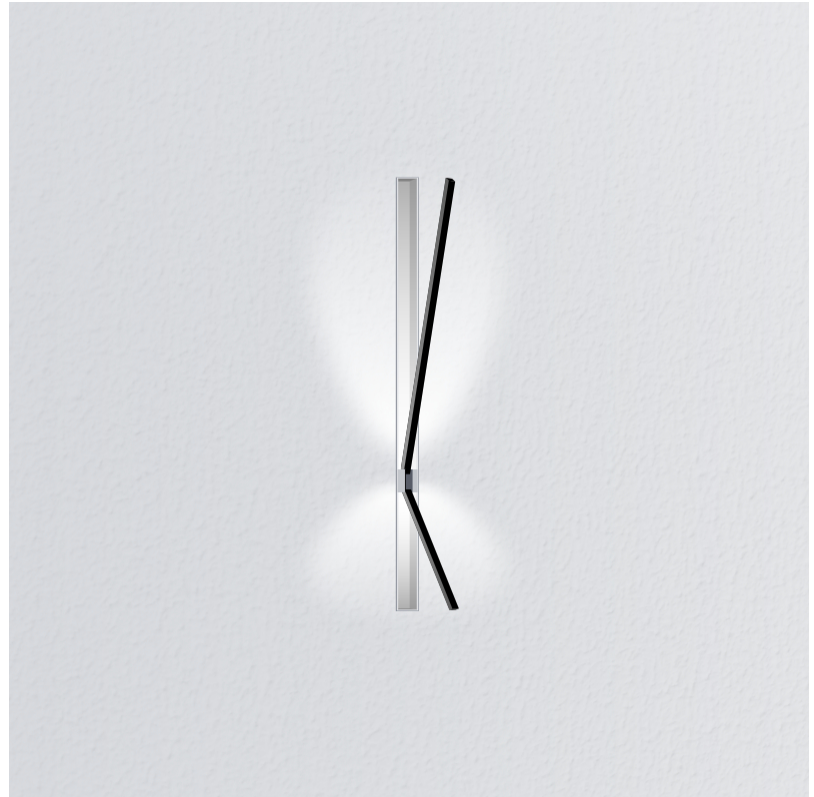

PROJECT	_____
TYPE	_____
SPECIFIER	_____
QUANTITY	_____
DATE	_____

SPILLO 2 ROD RECESSED

D46026- _____ - _____
base number   Color   Finish
                            Temperature   Options

1. To build a product code in our configurator select the specify button on the base model # product page
2. To build a manual product code on this datasheet choose from the options listed below in blue font and add the suffix to the base model #

GENERAL

Series: Spillo
Subseries: Spillo 2 Rod
Brand: Icone
Division: Design
Mounting Type: Recessed
Mounting Location: Wall
Subcategory: Ambient

PHYSICAL

Shape: Rectangle
Width (mm): 33
Width (in): 1 5/16
Height (mm): 750
Height (in): 29 1/2
Min. Recessing Depth (mm): 30
Min. Recessing Depth (in): 1 3/16
Light Distribution: Adjustable
Fixture Finish: WHI / BLK / CHR / BGD
Fixture Material: Brass

ELECTRICAL

Lamp Type: LED
Total Output Wattage (W): 9.24
Dimming: 0-10V Dimming
Driver Included: No
Driver Location: Remote
Driver Type: Constant Voltage - 120Vac
Driver Class: Class 2
Input Voltage (V): 120 - 277
Output Voltage (V): 12
Upon Request: (Not included, see components) 0-10Vdc dimming / 277Vac

LED

Color Temperature (°K): 2700 / 3000
Nominal Lumen (lm): 770
CRI: >90 CRI
Lamp Life (hrs): 50000

OPTICAL

Adjustability: Tilt 90°

RATINGS AND CERTIFICATIONS

Certified By: Certified for North American Standards
IP rating: IP20